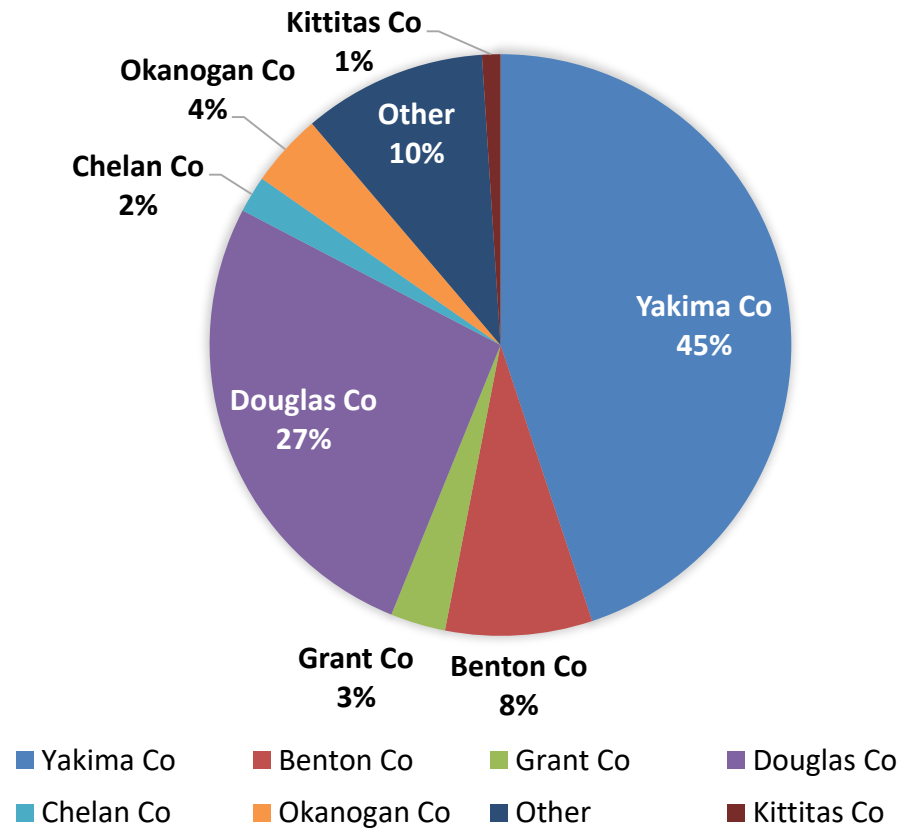

Center for Latino Farmers

From Farm Worker to Farm Owner

www.rcdr.biz

2017 Annual Report

2017 Inquiries

- ❖ 98 Inquiries
- ❖ 67% Farmworkers
- ❖ 87% Spanish preferred
- ❖ 96% Hispanic
- ❖ 73% Male

2017 Educational Series

- ❖ 2 Workshops
- ❖ 1 Conference
- ❖ 135 Participants
- ❖ 97% Hispanic

2017 Tech Assistance (TA)

- ❖ 735 clients
- ❖ 3082-hrs of TA*
- ❖ 4 hrs per client

* one client receives TA on multiple months

2017 USDA-FSA Loans/Investments