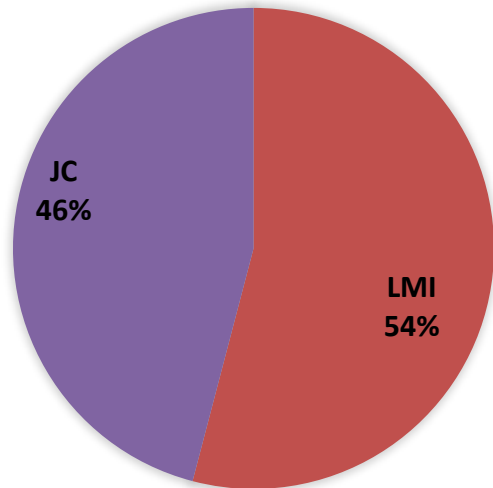

Center for Latino Farmers

From Farm Worker to Farm Owner

www.rcdr.biz

2017 Annual Report

2017 Inquiries

- ❖ 98 Inquiries
- ❖ 67% Farmworkers
- ❖ 87% Spanish preferred
- ❖ 96% Hispanic
- ❖ 73% Male

2017 Educational Series

- ❖ 2 Workshops
- ❖ 1 Conference
- ❖ 135 Participants
- ❖ 97% Hispanic

2017 Tech Assistance (TA)

- ❖ 735 clients
- ❖ 3082-hrs of TA*
- ❖ 4 hrs per client

* one client receives TA on multiple months

2017 USDA-FSA Loans/Investments