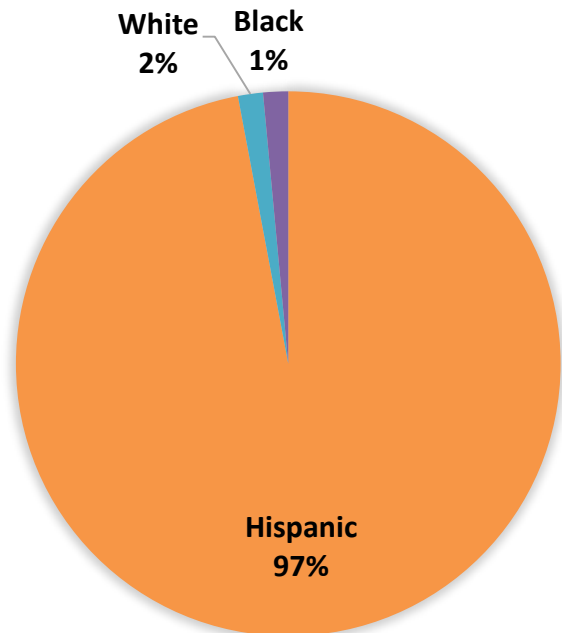

2017 Educational Series

- ❖ 2 Workshops
- ❖ 1 Conference
- ❖ 135 Participants
- ❖ 97% Hispanic