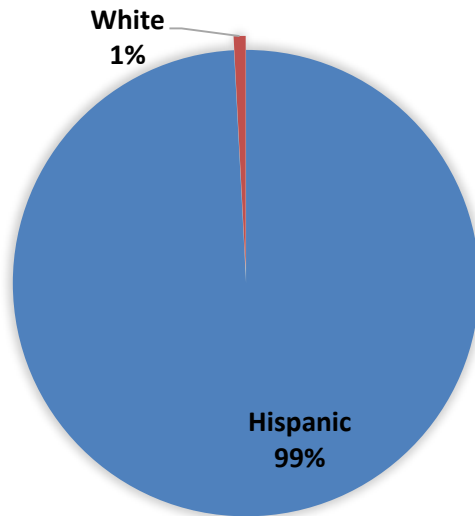

2017 Tech Assistance (TA)

- ❖ 735 clients
- ❖ 3082-hrs of TA*
- ❖ 4 hrs per client

* one client receives TA on multiple months