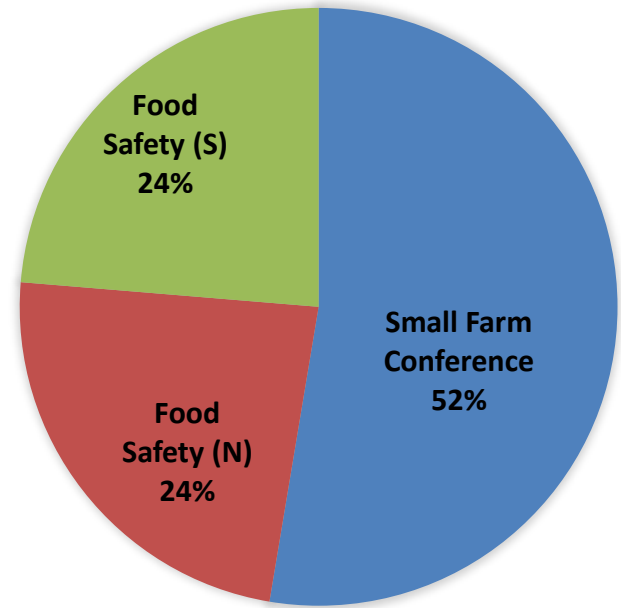

Center for Latino Farmers

From Farm Worker to Farm Owner

www.rcdr.biz

2017 Annual Report

2017 Inquiries

- ❖ 98 Inquiries
- ❖ 67% Farmworkers
- ❖ 87% Spanish preferred
- ❖ 96% Hispanic
- ❖ 73% Male

2017 Educational Series

- ❖ 2 Workshops
- ❖ 1 Conference
- ❖ 135 Participants
- ❖ 97% Hispanic

2017 Tech Assistance (TA)

- ❖ 735 clients
- ❖ 3082-hrs of TA*
- ❖ 4 hrs per client

* one client receives TA on multiple months

2017 USDA-FSA Loans/Investments