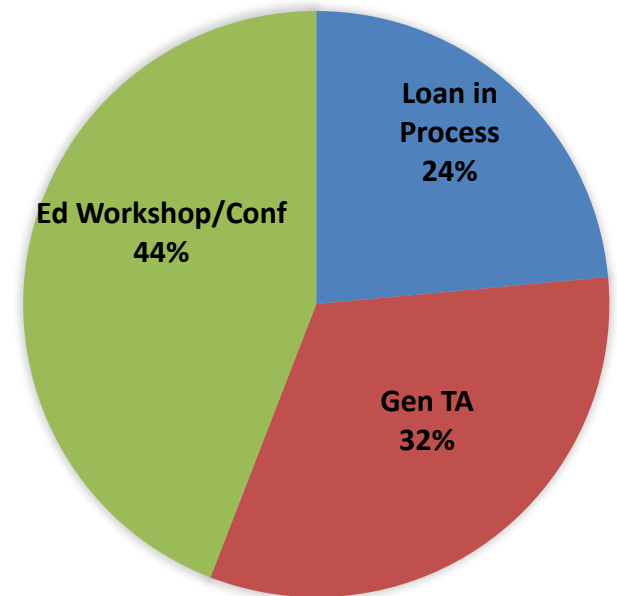

Center for Latino Farmers

From Farm Worker to Farm Owner

www.rcdr.biz

2017 Annual Report

2017 Inquiries

- ❖ 98 Inquiries
- ❖ 67% Farmworkers
- ❖ 87% Spanish preferred
- ❖ 96% Hispanic
- ❖ 73% Male

2017 Educational Series

- ❖ 2 Workshops
- ❖ 1 Conference
- ❖ 135 Participants
- ❖ 97% Hispanic

2017 Tech Assistance (TA)

- ❖ 735 clients
- ❖ 3082-hrs of TA*
- ❖ 4 hrs per client

* one client receives TA on multiple months

2017 USDA-FSA Loans/Investments